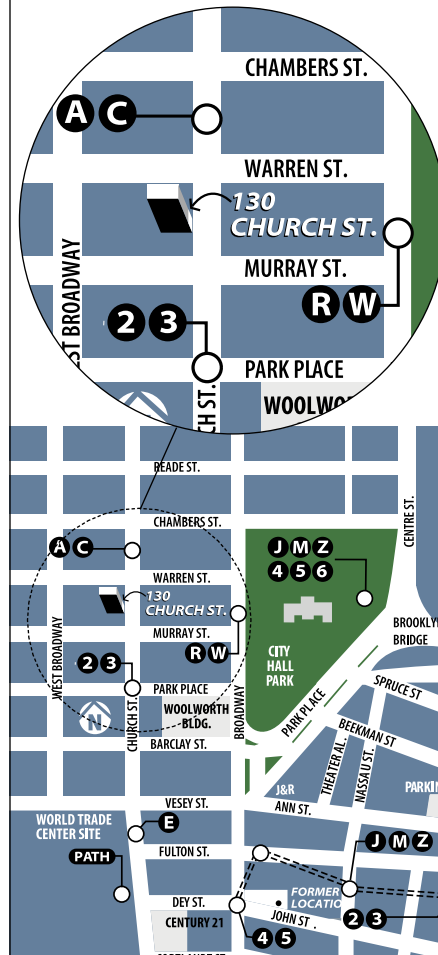

Tri-State READING ROOM

To 130 Church Street

BY SUBWAY

A C to Chambers St. **2 3** to Park Place
J M Z to Chambers St. **4 5 6** to Bklyn Bridge
R W to City Hall **E** to WTC

PATH to World Trade Center

BY BUS

M5 (downtown) to Park Place
(uptown) to Murray Street

M15 M103 (downtown buses marked City Hall)

M9 to City Hall Park

M20 to Chambers St.

M22 X25 to Church Street

DIRECTORY

Listing of
Christian Science
Churches &
Reading Rooms in
New York City