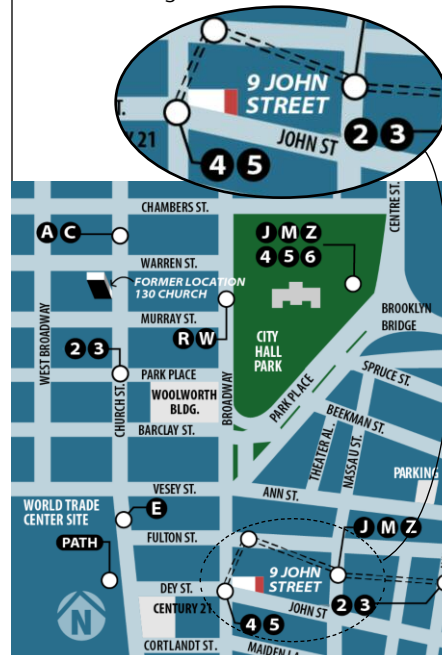

Tri-State READING ROOM

To 9 John Street

BY SUBWAY

A C to Bway-Nassau **2 3** to Fulton St.
J M Z to Fulton St. **4 5 6** to Fulton St.
R W Cortlandt St. **E** to WTC

PATH to World Trade Center

BY BUS

M5 (downtown) to Park Place
(uptown) to Murray Street

M15 M103 (downtown buses marked City Hall)

M9 to City Hall Park
Walk south on Broadway to John St.

M20 to Chambers Street

M22 X25 to Church Street

To Tri-State Reading Room

To exit in front of the building where the Reading Room is located from any station shown below, use the underground pedestrian passageways:

- Follow signs to **Uptown 4 & 5**
- Turn left on uptown platform, walk to **John Street** exit
- From exit, take left stair to north side of John Street. Reading Room is 6 stores down.

DIRECTORY

Listing of
Christian Science
Churches &
Reading Rooms in
New York City