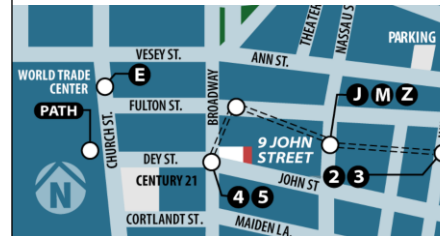

Tri-State READING ROOM

To 9 John Street

BY SUBWAY

A C to Bway-Nassau **2 3** to Fulton St.
J M Z to Fulton St. **4 5 6** to Fulton St.
R W Cortlandt St. **E** to WTC

PATH to World Trade Center

BY BUS

M5 (downtown) to Park Place
(uptown) to Murray Street

M15 M103 (downtown buses marked City Hall)

M9 to City Hall Park
Walk south on Broadway to John St.

M20 to Chambers Street

M22 X25 to Church Street

DIRECTORY

Listing of
Christian Science
Churches &
Reading Rooms in
New York City